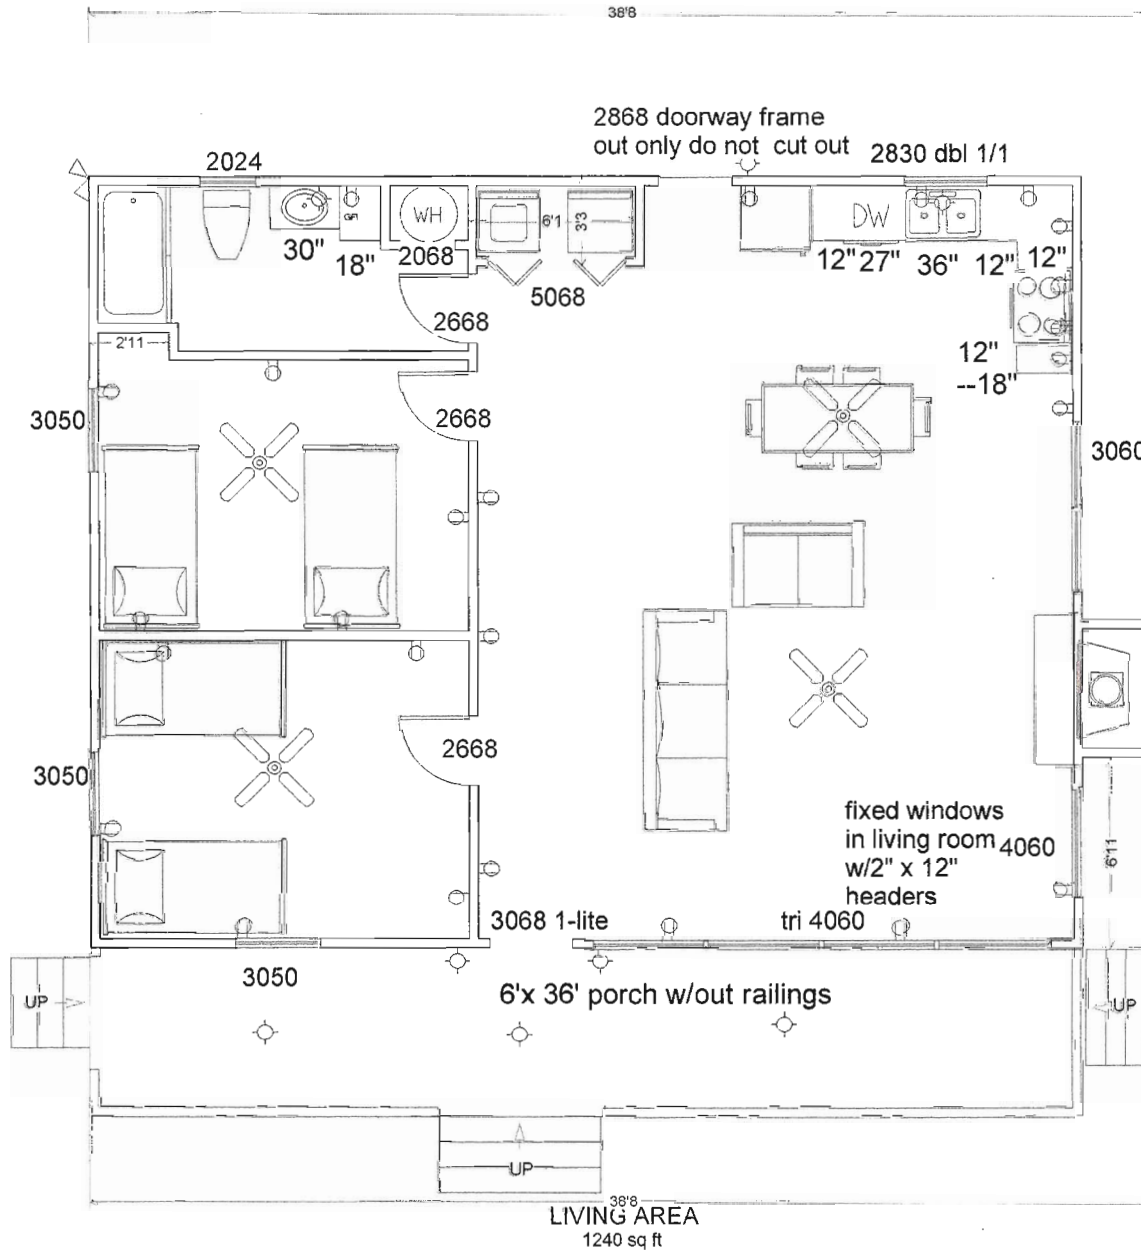

34x36 cedar shell hm w/6'x36' porch w/no railings. 5/12 gable roof pitch 2-bedroom 1 bath w/fireplace bottle neck style. 5ea 4060 fixed windows & 1ea 3060 1/1 sgl hung wdw ,3 ea3050,1 ea2830 & 1ea 2024 1ea 3068 1-lite front door & 1 ea 2868 frame out only back door do not cut out. vaulted ceiling in living & kitchen area & ceiling joist in bedroom & bath & washer dryer closet also.2ea 24"w x 48"---54"h frame outs on gable wall above bedrooms

2"x 12" headers on fireplace

LIVING AREA
1240 sq ft